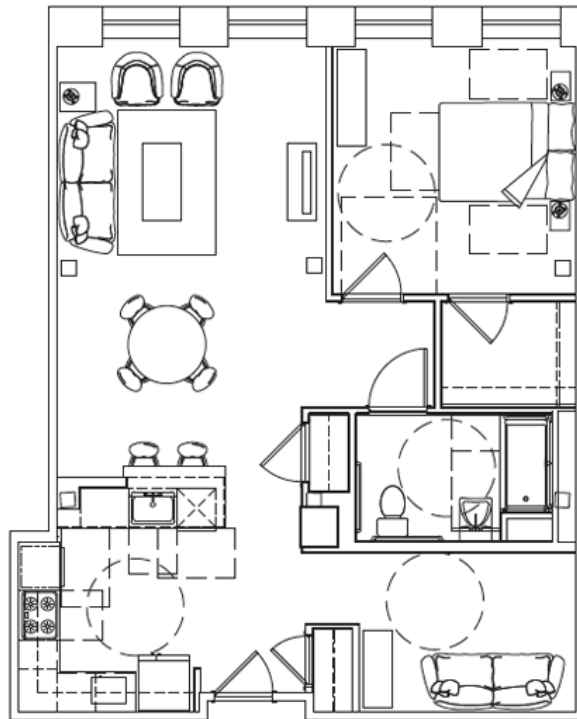

## Floor Plans – 1 Bedroom + Den

1 BEDROOM + DEN, 888 +/- SQ. FT.

1 BEDROOM + DEN, 928 +/- SQ. FT.

Floor plans, square footages and other information are gross, estimated, and approximate for illustrative purposes only - configuration, dimensions, and other information are subject to change without notice. (07.11.15)