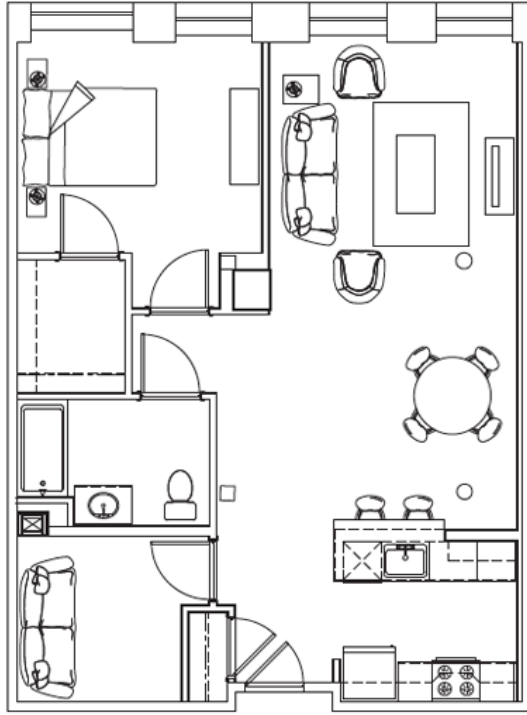

# 30 PINE

## Floor Plans – 1 Bedroom + Den

1 BEDROOM + DEN, 888 +/- SQ. FT.

1 BEDROOM + DEN, 928 +/- SQ. FT.

Floor plans, square footages and other information are gross, estimated, and approximate for illustrative purposes only - configuration, dimensions, and other information are subject to change without notice. (07.11.15)