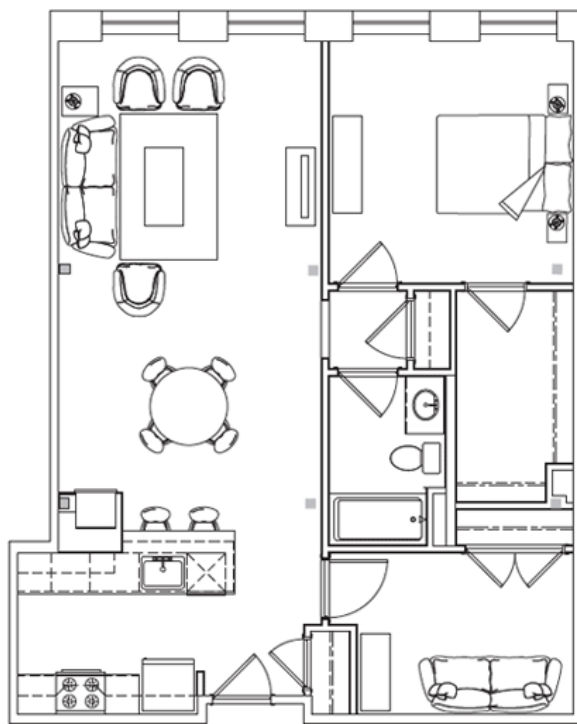

THE LOFTS AT

30 PINE

Floor Plans – 1 Bedroom + Den

1 BEDROOM + DEN, 937 +/- SQ. FT.

Floor plans, square footages and other information are gross, estimated, and approximate for illustrative purposes only - configuration, dimensions, and other information are subject to change without notice. (07.11.15)

Professionally Managed
& Marketed by: